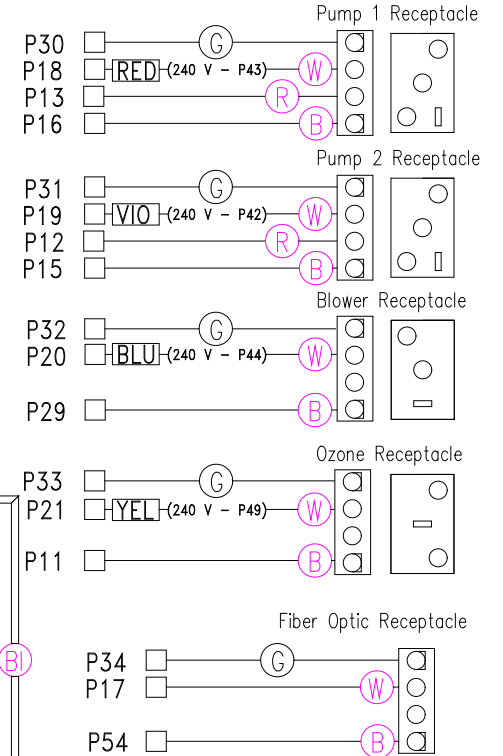

# 33-0010-R5

240V

#1

120V

AMBER INDICATOR LIGHT

26-0032-R1

HEATER 5.5kW FLOW THRU

LEGEND	
	- 1/4" QUICK CONNECT
	- 1/4" QUICK CONNECT PIGGYBACK
	- FORK CONNECTOR
	- RING CONNECTOR
	- SOCKET CONNECTOR
	- PIN CONNECTOR

**HYDRO-QUIP**  
CORONA, CA (909) 273-7575

Manufacture Notes:

- #1 For 240V operation of the heater, plug must be installed into 240V receptacle. For 120V operation of the heater, plug must be installed into 120V receptacle.
- #2 Line 1 and 2 need to SEPARATED for 240V operation. Line 1 and 2 need to CONNECTED for 120V operation.

Wire Color Code

B - Black	G - Green
Br - Brown	Bl - Blue
R - Red	V - Violet
O - Orange	W - White
Y - Yellow	Gr - Gray