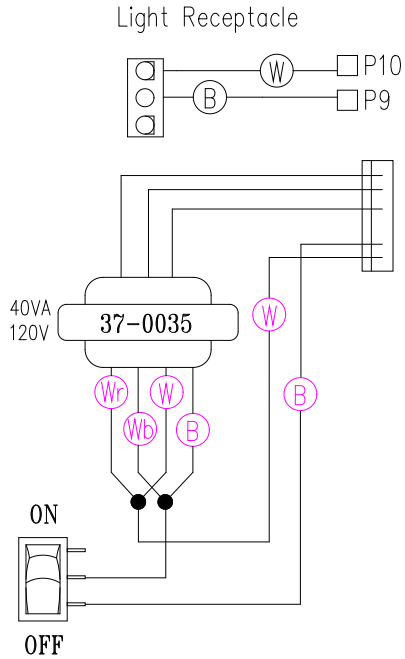

# 33-0010-R5

240V

#1

120V

AMBER INDICATOR LIGHT

26-0032-R1

HEATER 5.5kW FLOW THRU

LEGEND	
	- 1/4" QUICK CONNECT
	- 1/4" QUICK CONNECT PIGGYBACK
	- FORK CONNECTOR
	- RING CONNECTOR
	- SOCKET CONNECTOR
	- PIN CONNECTOR

**HYDRO-QUIP**  
CORONA, CA (909) 273-7575

Manufacture Notes:

- #1 For 240V operation of the heater, plug must be installed into 240V receptacle. For 120V operation of the heater, plug must be installed into 120V receptacle.
- #2 Line 1 and 2 need to SEPARATED for 240V operation. Line 1 and 2 need to CONNECTED for 120V operation.

Approved By:

Dwg. No.

C221A0-KPQY8

Drawn

CDV

Date  
6.14.01

Diagram No.  
4513

Rev  
7

Wire Color Code

B - Black	G - Green
Br - Brown	Bl - Blue
R - Red	V - Violet
O - Orange	W - White
Y - Yellow	Gr - Gray