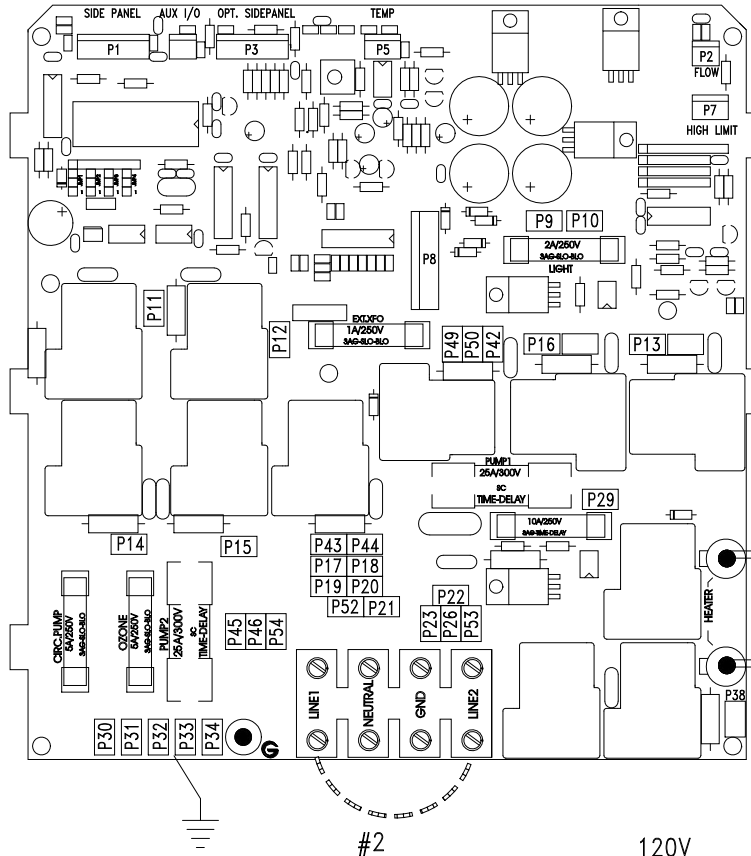

# 33-0010-R5

240V

#1

120V

AMBER INDICATOR LIGHT

26-0032-R1

HEATER 5.5kW FLOW THRU

LEGEND	
	- 1/4" QUICK CONNECT
	- 1/4" QUICK CONNECT PIGGYBACK
	- FORK CONNECTOR
	- RING CONNECTOR
	- SOCKET CONNECTOR
	- PIN CONNECTOR

**HYDRO-QUIP**  
CORONA, CA (909) 273-7575

Manufacture Notes:

- #1 For 240V operation of the heater, plug must be installed into 240V receptacle. For 120V operation of the heater, plug must be installed into 120V receptacle.
- #2 Line 1 and 2 need to SEPARATED for 240V operation. Line 1 and 2 need to CONNECTED for 120V operation.

Wire Color Code

B - Black	G - Green
Br - Brown	Bl - Blue
R - Red	V - Violet
O - Orange	W - White
Y - Yellow	Gr - Gray