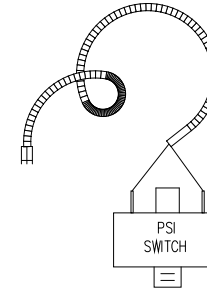

# 33-0010-R5

240V

#1

120V

AMBER INDICATOR LIGHT

26-0032-R1

HEATER 5.5kW FLOW THRU

LEGEND	
	- 1/4" QUICK CONNECT
	- 1/4" QUICK CONNECT PIGGYBACK
	- FORK CONNECTOR
	- RING CONNECTOR
	- SOCKET CONNECTOR
	- PIN CONNECTOR

**HYDRO-QUIP**  
CORONA, CA (909) 273-7575

Manufacture Notes:

- #1 For 240V operation of the heater, plug must be installed into 240V receptacle. For 120V operation of the heater, plug must be installed into 120V receptacle.
- #2 Line 1 and 2 need to SEPARATED for 240V operation. Line 1 and 2 need to CONNECTED for 120V operation.